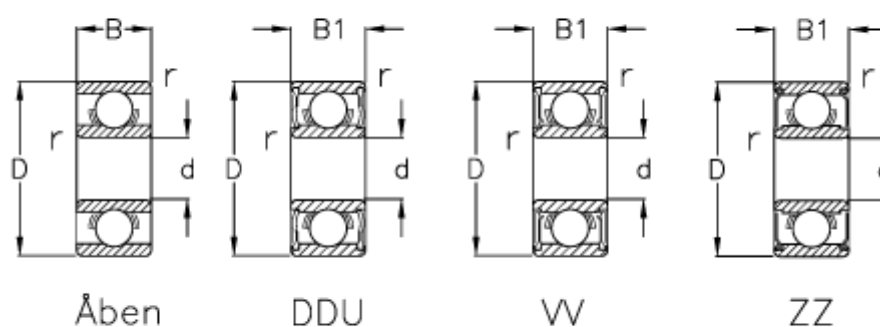

Data Sheet

Article number: 570402003004

Description: NSK Bearing 692 ZZ shielded
d=2 D=6 B=3

Measures

B	= 2.3	Max rpm ZZ-WW = 75000
B1	= 3	r min = 0.15
d	= 2	Type = 692
D	= 6	
Load Cor (N)	= 98	
Load Cr (N)	= 330	
Max rpm DD	= -	
Max rpm open	= 90000	